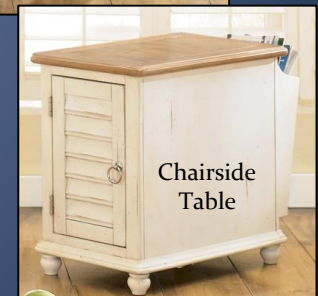

Meridian Plaza

Resort Upgrade Selections

Round Dining Table with 4 Chairs

Living Room Furniture:
TV Console, Cocktail Table,
End Table and/or Chairside Table

End
Table

Chairside
Table

Bedroom Furniture:
Headboard,
TV Media Chest OR
5 Drawer Chest
depending on unit
type & Nightstand