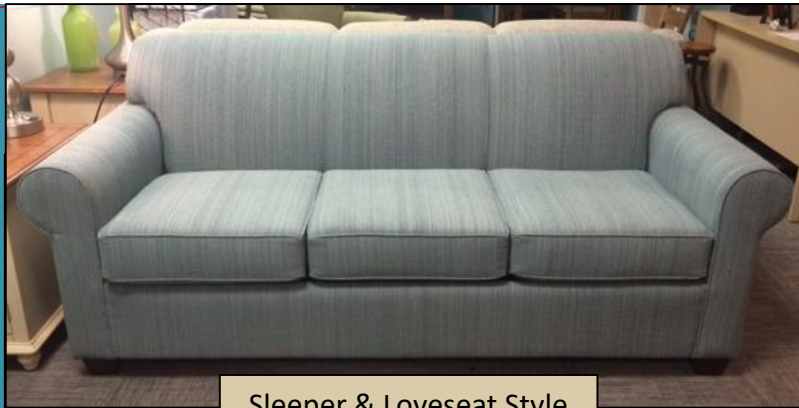

Yacht Club Villas

Upgrade Selections For Red Units

(Blue Units on Reverse)

Sleeper & Loveseat Style

Sleeper & Loveseat Fabric

LR & BR Table Lamps

Double Light Table Lamps

Carpet

TV Console

LR Chair Style

Bedsread Fabric

Dining Chair Fabric

LR Chair Fabric

Teak Finish Waterproof LVT Flooring

Yacht Club Villas

Upgrade Selections For Blue Units

LR & BR
Table Lamps

Double Light
Table Lamps

Sleeper & Loveseat Style

Sleeper & Loveseat Fabric

Carpet

LR Chair
Style

Dining Chair Fabric

LR Chair Fabric