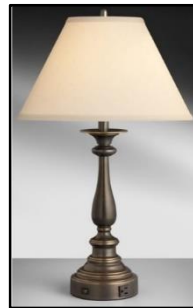

ARTWORK ABOVE SOFA

ACCENT CHAIR W/ FABRIC

LIVING ROOM DRAPERY FABRIC

DINING ROOM ARTWORK

SLEEPER SOFA W/ FABRIC

DINING TABLE IN TWO TONE FINISH

COCKTAIL TABLE IN TWO TONE FINISH

SINGLE TABLE LAMP W/ ELECTRICAL OUTLETS ON BASE

2 END TABLES IN TWO TONE FINISH

LEATHER LOOK VINYL FOR DINING CHAIR SEATS

BEDROOM AND/OR LIVING/DINING CARPET

HEADBOARD & NIGHTSTAND

Dresser & Mirror

DOUBLE TABLE LAMP W/ 2
ELECTRICAL OUTLETS ON BASE

SINGLE TABLE LAMP W/
ELECTRICAL OUTLET ON BASE

CARPET

SANTA CECILIA GRANITE

4X4 OPTIONAL TRAVERTINE
BACKSPLASH W/ INSET ACCENT
GLASS

INSTALLATION PHOTOS

WHITE SHAKER STYLE
CABINET DOORS & DRAWER
FRONTS. CABINET BOXES PAINTED
WHITE TO MATCH DOORS