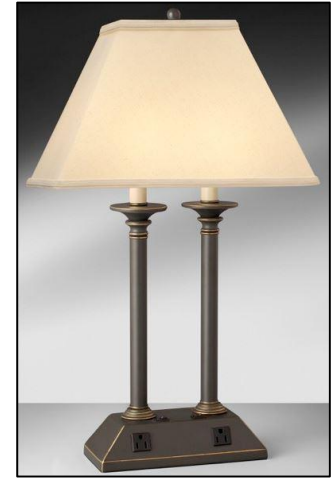

ARTWORK ABOVE SOFA

ACCENT CHAIR W/ FABRIC

LIVING ROOM DRAPERY FABRIC

DINING ROOM ARTWORK

SLEEPER SOFA W/ FABRIC

DINING TABLE IN TWO TONE FINISH

COCKTAIL TABLE IN TWO TONE FINISH

SINGLE TABLE LAMP W/ ELECTRICAL OUTLETS ON BASE

2 END TABLES IN TWO TONE FINISH

LEATHER LOOK VINYL FOR DINING CHAIR SEATS

BEDROOM AND/OR LIVING/DINING CARPET

HEADBOARD & NIGHTSTAND

Dresser & Mirror

DOUBLE TABLE LAMP W/ 2
ELECTRICAL OUTLETS ON BASE

SINGLE TABLE LAMP W/
ELECTRICAL OUTLET ON BASE

CARPET

SANTA CECILIA GRANITE

4X4 OPTIONAL TRAVERTINE
BACKSPLASH W/ INSET ACCENT
GLASS

INSTALLATION PHOTOS

WHITE SHAKER STYLE
CABINET DOORS & DRAWER
FRONTS. CABINET BOXES PAINTED
WHITE TO MATCH DOORS