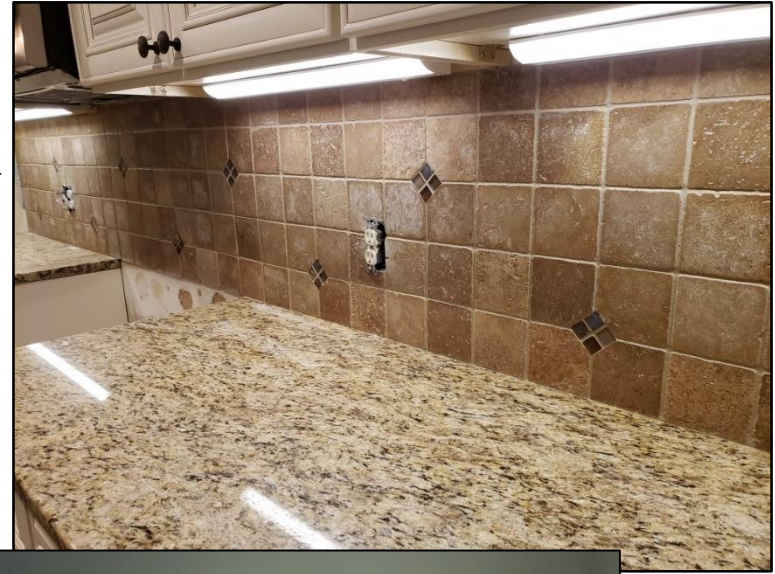

2 END TABLES IN TWO TONE FINISH

LEATHER LOOK VINYL FOR DINING CHAIR SEATS

BEDROOM AND/OR LIVING/DINING CARPET

HEADBOARD & NIGHTSTAND

Dresser & Mirror

DOUBLE TABLE LAMP W/ 2
ELECTRICAL OUTLETS ON BASE

SINGLE TABLE LAMP W/
ELECTRICAL OUTLET ON BASE

CARPET

SANTA CECILIA GRANITE

4X4 OPTIONAL TRAVERTINE
BACKSPLASH W/ INSET ACCENT
GLASS

INSTALLATION PHOTOS

WHITE SHAKER STYLE
CABINET DOORS & DRAWER
FRONTS. CABINET BOXES PAINTED
WHITE TO MATCH DOORS