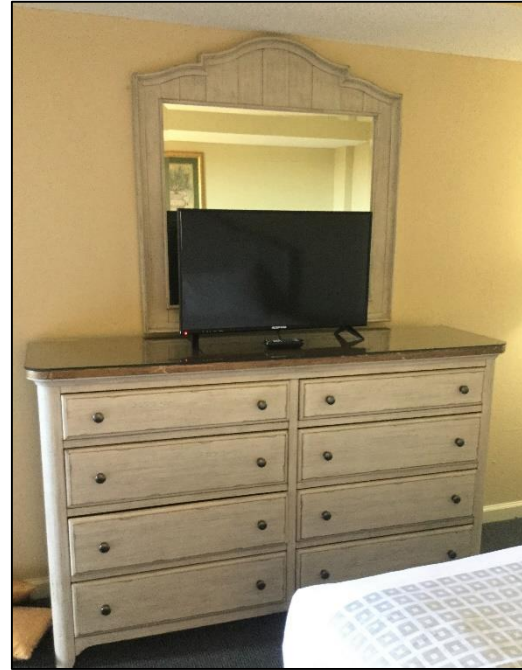

ARTWORK ABOVE SOFA

ACCENT CHAIR W/ FABRIC

LIVING ROOM DRAPERY FABRIC

DINING ROOM ARTWORK

SLEEPER SOFA W/ FABRIC

DINING TABLE IN TWO TONE FINISH

COCKTAIL TABLE IN TWO TONE FINISH

SINGLE TABLE LAMP W/ ELECTRICAL OUTLETS ON BASE

2 END TABLES IN TWO TONE FINISH

LEATHER LOOK VINYL FOR DINING CHAIR SEATS

BEDROOM AND/OR LIVING/DINING CARPET

HEADBOARD & NIGHTSTAND

Dresser & Mirror

DOUBLE TABLE LAMP W/ 2
ELECTRICAL OUTLETS ON BASE

SINGLE TABLE LAMP W/
ELECTRICAL OUTLET ON BASE

CARPET

SANTA CECILIA GRANITE

4X4 OPTIONAL TRAVERTINE
BACKSPLASH W/ INSET ACCENT
GLASS

INSTALLATION PHOTOS

WHITE SHAKER STYLE
CABINET DOORS & DRAWER
FRONTS. CABINET BOXES PAINTED
WHITE TO MATCH DOORS