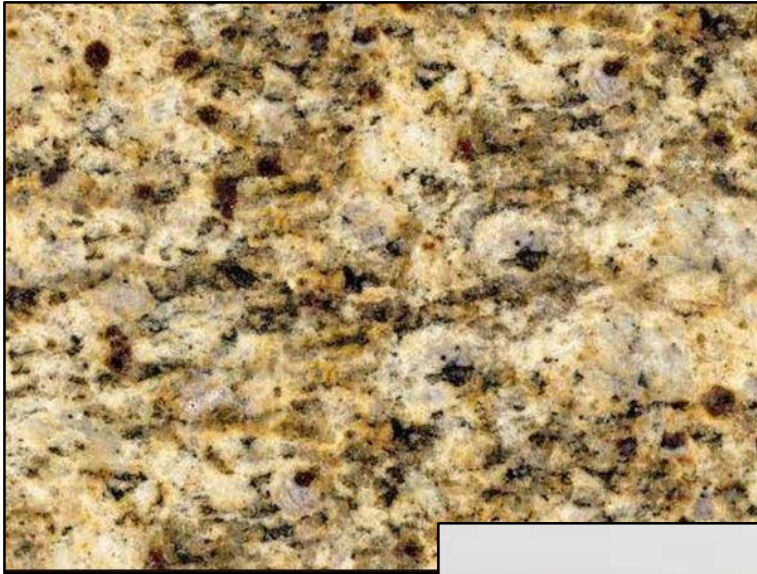

2 END TABLES IN TWO TONE FINISH

LEATHER LOOK VINYL FOR DINING CHAIR SEATS

BEDROOM AND/OR LIVING/DINING CARPET

HEADBOARD & NIGHTSTAND

Dresser & Mirror

DOUBLE TABLE LAMP W/ 2
ELECTRICAL OUTLETS ON BASE

SINGLE TABLE LAMP W/
ELECTRICAL OUTLET ON BASE

CARPET

SANTA CECILIA GRANITE

4X4 OPTIONAL TRAVERTINE
BACKSPLASH W/ INSET ACCENT
GLASS

INSTALLATION PHOTOS

WHITE SHAKER STYLE
CABINET DOORS & DRAWER
FRONTS. CABINET BOXES PAINTED
WHITE TO MATCH DOORS