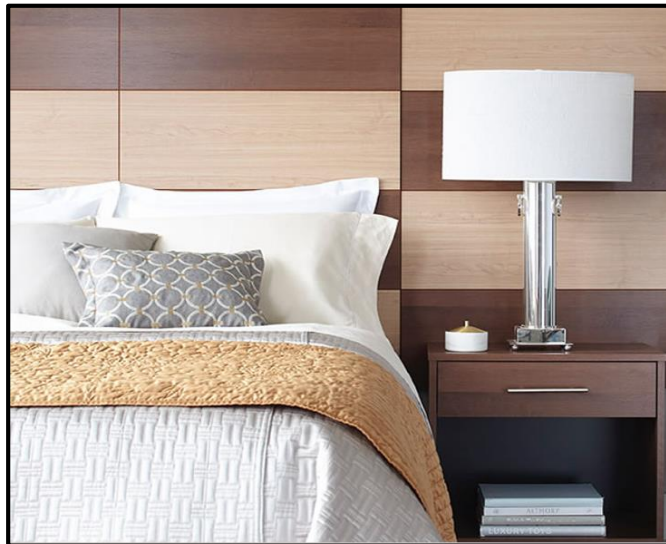

SLEEPER SOFA W/ FABRIC (NOT PILLOW FABRIC)

DINING ROOM ARTWORK

KITCHEN/ BATH TILE 12X12

DRAPERY

BEDROOM AND/OR LIVING/DINING CARPET

SINGLE TABLE LAMP W/
ELECTRICAL OUTLET ON BASE
WILL HAVE A DRUM LAMP
SHADE

DOUBLE TABLE LAMP W/ 2
ELECTRICAL OUTLETS ON BASE
WILL HAVE A DRUM LAMP
SHADE

BEDDING TOP SHEET
IN GREEN/BLUE
COLORWAY

NAVY BOX SPRING COVER

HEADBOARD &
NIGHTSTAND

CARPET

BEDROOM DRAPERY
FABRIC OPTIONS

SANTA CECILIA GRANITE