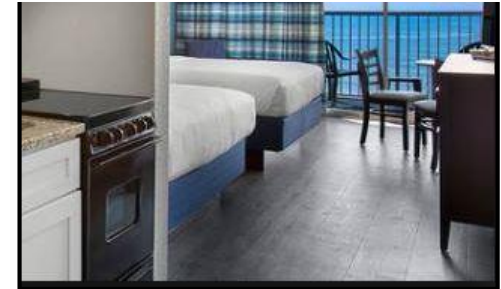

HEADBOARD &
NIGHTSTAND