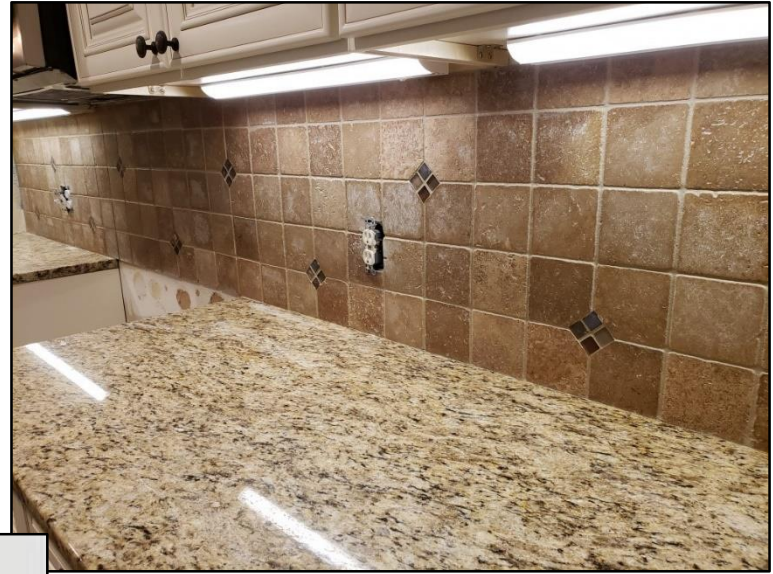

4X4 OPTIONAL TRAVERTINE
BACKSPLASH W/ INSET ACCENT
GLASS

INSTALLATION PHOTOS

WHITE SHAKER STYLE
CABINETS